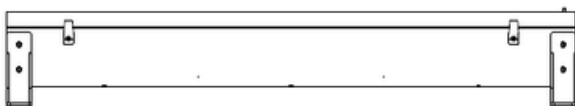

Specifications 55"

Display

Panel Type:	TFT - LCD
Model No.:	US-AD550 PBH
Size:	55"
Resolution:	1920 x 1080 (Full HD)
Brightness:	2500 cd/m2
Contrast (Typ):	4000 : 1
Orientation:	Portrait & Landscape
Operating Hours:	24 / 7
Response time:	5 ms
Aspect ratio:	16 : 9
Display Area W x H:	1209,6 x 680,4

Speaker

Built in speaker:	2 x 5 W (8Ω)

Power

Input:	AC100V~240V 50/60 HZ
Power Consumption:	≤400 W
Standby Consumption:	< 30 W

Environment

Operation Temperature:	-40 ~ 55 C
Operation Humidity:	10% ~ 90 %
Brightness Control:	Automatic light Sensor System
Temperature Control:	Fan System
Panel Type	High Temp. resistance

Medioplayer

Android SoC Player:	RK3568 - Android 11 - 4/32 GB, RK3588 - Android 13 - 16/128 GB

Connectivity

HDMI	1 x
VGA in	1 x
USB	2 x
RJ45	1 x

Physical

Bezel Color:	Black, Metal case
Installation:	Wall mounted (VESA)
Protection:	AR Glass
Waterproof grade:	IP 65

Certification

Standard Certification:	CE, FCC, ROHS
Quality Standard:	ISO9001, CCC

Dimensions 55"