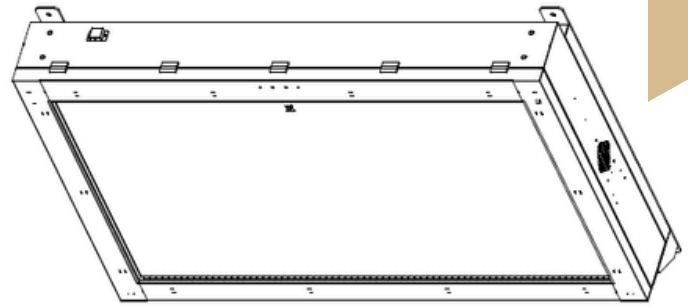

Specifications 55"

Display

Panel Type:	TFT - LCD
Model No.:	US-AD550 PBH
Size:	55"
Resolution:	1920 x 1080 (Full HD)
Brightness:	2500 cd/m2
Contrast (Typ):	4000 : 1
Orientation:	Portrait & Landscape
Operating Hours:	24 / 7
Response time:	5 ms
Aspect ratio:	16 : 9
Display Area W x H:	1209,6 x 680,4

Speaker

Built in speaker:	2 x 5 W (8Ω)

Power

Input:	AC100V~240V 50/60 HZ
Power Consumption:	≤400 W
Standby Consumption:	< 30 W

Environment

Operation Temperature:	-40 ~ 55 C
Operation Humidity:	10% ~ 90 %
Brightness Control:	Automatic light Sensor System
Temperature Control:	Fan System
Panel Type	High Temp. resistance

Medioplayer

Android SoC Player:	RK3568 - Android 11 - 4/32 GB, RK3588 - Android 13 - 16/128 GB

Connectivity

HDMI	1 x
VGA in	1 x
USB	2 x
RJ45	1 x

Physical

Bezel Color:	Black, Metal case
Installation:	Wall mounted (VESA)
Protection:	AR Glass
Waterproof grade:	IP 65

Certification

Standard Certification:	CE, FCC, ROHS
Quality Standard:	ISO9001, CCC

Dimensions 55"