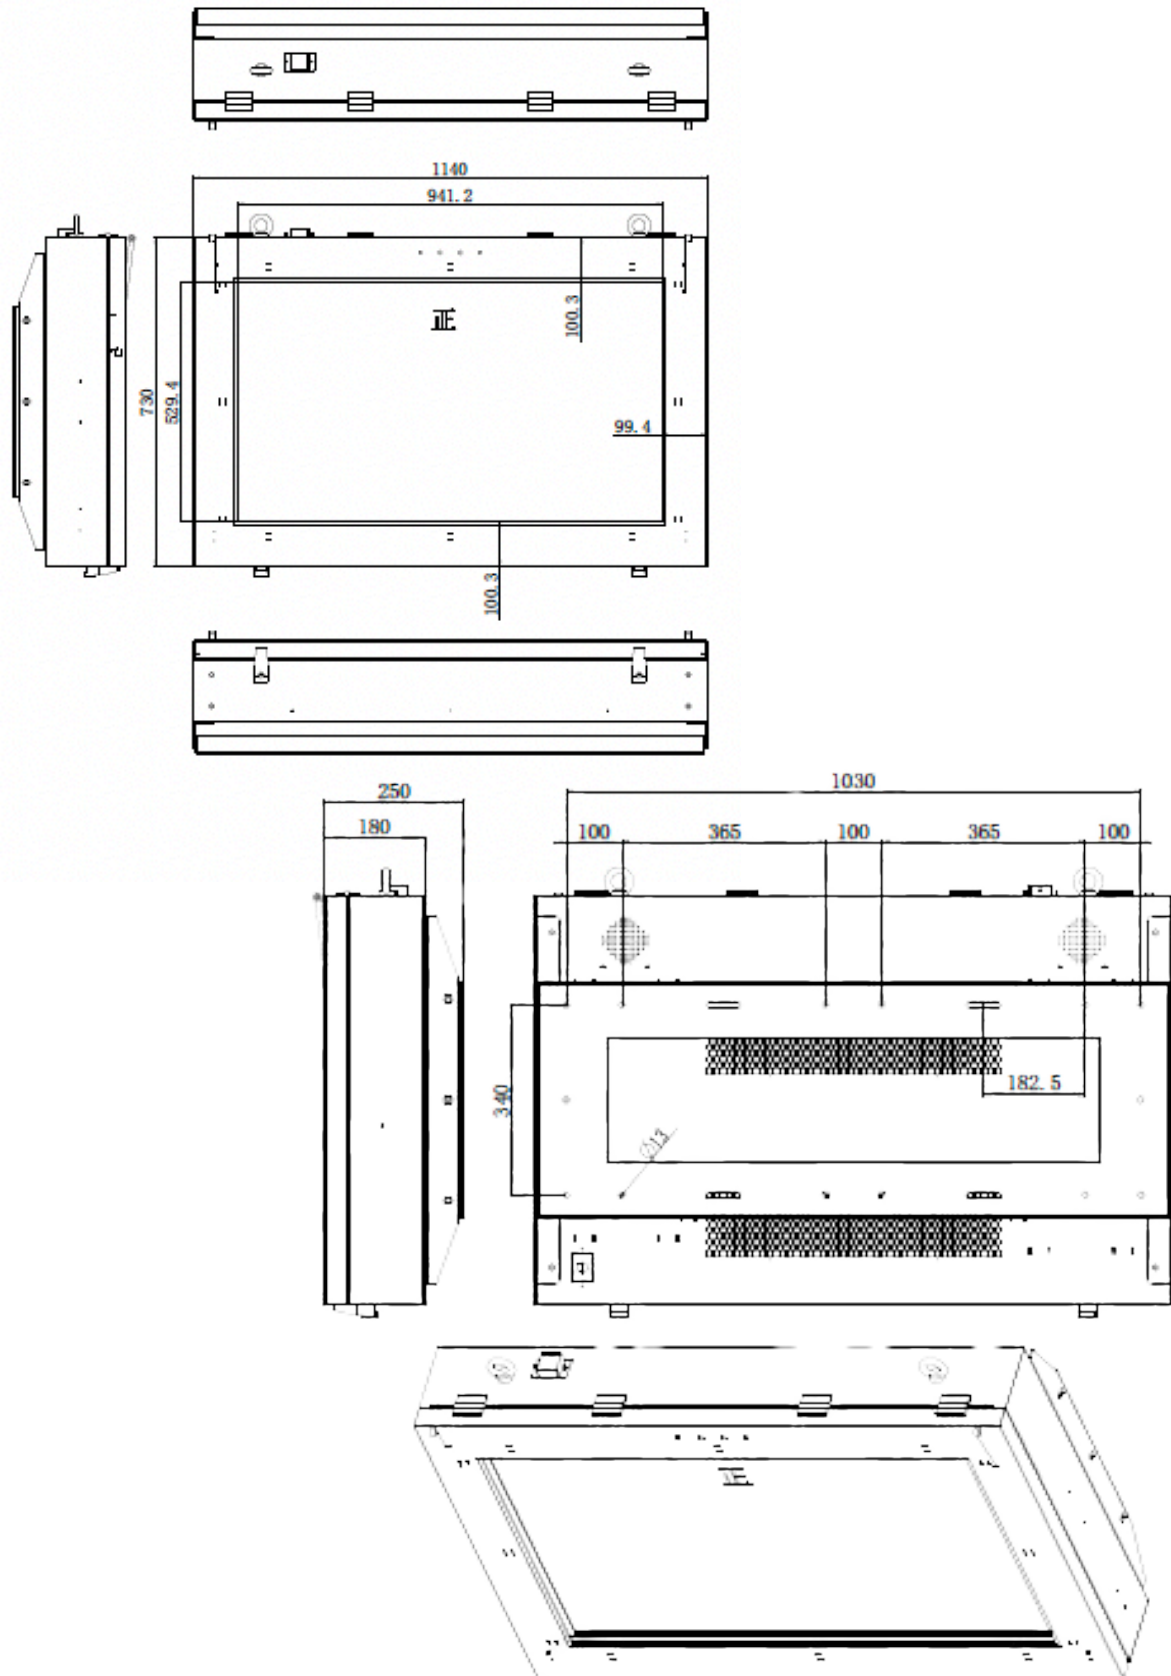

Dimensions 43"

Specifications 49"

Display

Panel Type:	TFT - LCD
Model No.:	US-TH490 YDH
Size:	49"
Resolution:	1920 x 1080 (Full HD)
Brightness:	2500 cd/m2
Contrast (Typ):	1200 : 1
Orientation:	Portrait & Landscape
Operating Hours:	24 / 7
Response time:	5 ms
Aspect ratio:	16 : 9
Display Area W x H:	1073 x 604 mm

Speaker

Built in speaker:	2 x 5 W (8Ω)

Power

Input:	AC100V~240V 50/60 HZ
Power Consumption:	≤ 340 W
Standby Consumption:	< 30 W

Environment

Operation Temperature:	-40 ~ 55 C
Operation Humidity:	10% ~ 90 %
Brightness Control:	Automatic light Sensor System
Temperature Control:	Fan System
Panel Type	High Temp. resistance

Medioplayer

Android SoC Player:	RK3568 - Android 11 - 4/32 GB, RK3588 - Android 13 - 16/128 GB

Connectivity

HDMI	1 x
VGA in	1 x
USB	2 x
RJ45	1 x

Physical

Bezel Color:	Black, Metal case
Installation:	Wall mounted (VESA)
Protection:	AR Glass
Waterproof grade:	IP 65

Certification

Standard Certification:	CE, FCC, ROHS
Quality Standard:	ISO9001, CCC