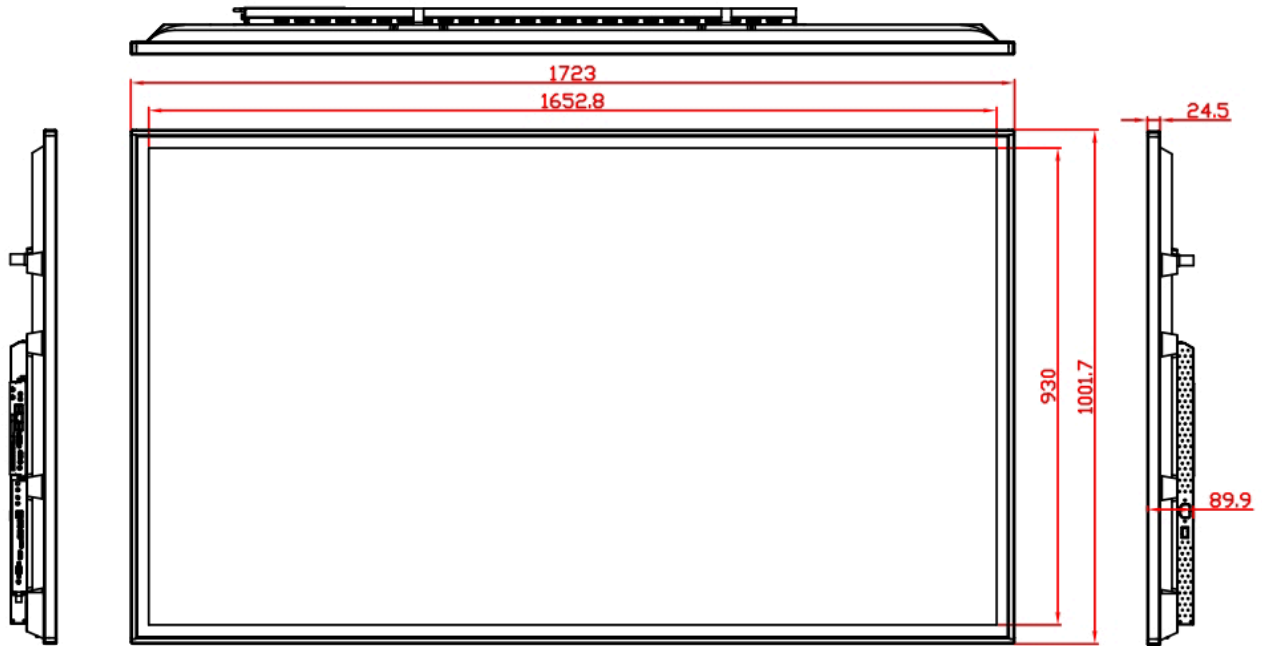

Dimensions 65"

Specifications 75"

Panel

Panel Type:	TFT - LCD
Model No.:	US-TH750 PLS
Size:	75"
Resolution:	3840 x 2160 (4K)
Brightness:	500 cd/m2
Contrast (Typ):	1200 : 1
Orientation:	Portrait & Landscape
Operating Hours:	24 / 7
Response time:	8 ms
Aspect ratio:	16 : 9
Display Area W x H:	1649,66 x 927,93

Connectivity

WLAN	2,4 / 5 GHZ
SIM	4G / 5G
HDMI in	1 x
VGA in	1 x
USB	1 x

Physical

Bezel Color:	Black, Metal case SPCC
Installation:	Wall mounted

Certification

Standard Certification:	CE, FCC, ROHS
Quality Standard:	ISO9001, CCC

Dimensions 75"

Specifications 86"

Panel

Panel Type:	TFT - LCD
Model No.:	US-TH860 PLS
Size:	86"
Resolution:	3840 x 2160 (4K)
Brightness:	350 cd/m2
Contrast (Typ):	1200 : 1
Orientation:	Portrait & Landscape
Operating Hours:	24 / 7
Response time:	8 ms
Aspect ratio:	16 : 9
Display Area W x H:	1895,04 x 1065,96 mm

Dimensions 86"