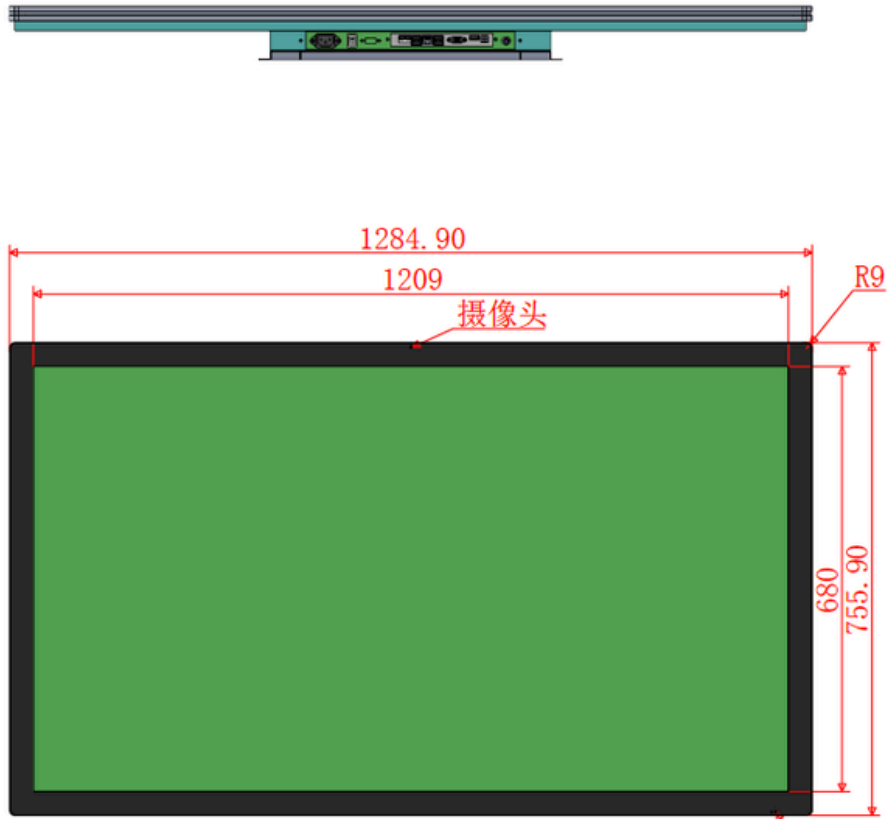

Dimensions 49"

Specifications 55"

Panel

Panel Type:	TFT - LCD
Model No.:	US-TH550 PBH
Size:	55"
Resolution:	3840 x 2160 (4K)
Brightness:	350 cd/m2
Contrast (Typ):	1200 : 1
Orientation:	Portrait & Landscape
Operating Hours:	24 / 7
Response time:	8 ms
Aspect ratio:	16 : 9
Display Area W x H:	1209,6 x 680,4 mm

Connectivity

WLAN	2,4 / 5 GHZ
HDMI in	1 x
USB	1 x
RJ45	1 x

Physical

Bezel Color:	Black & Silver Frame, Metal case SPCC
Installation:	Wall mounted

Certification

Standard Certification:	CE, FCC, ROHS
Quality Standard	ISO9001, CCC

Dimensions 55"

Specifications 65"

Panel

Panel Type:	TFT - LCD
Model No.:	US-TH650 PBH
Size:	65"
Resolution:	3840 x 2160 (4K)
Brightness:	350 cd/m2
Contrast (Typ):	1200 : 1
Orientation:	Portrait & Landscape
Operating Hours:	24 / 7
Response time:	8 ms
Aspect ratio:	16 : 9
Display Area W x H:	1428,48 x 803,52 mm

Dimensions 65"

Specifications 75"

Panel

Panel Type:	TFT - LCD
Model No.:	US-TH750 PLS
Size:	75"
Resolution:	3840 x 2160 (4K)
Brightness:	500 cd/m2
Contrast (Typ):	1200 : 1
Orientation:	Portrait & Landscape
Operating Hours:	24 / 7
Response time:	8 ms
Aspect ratio:	16 : 9
Display Area W x H:	1649,66 x 927,93