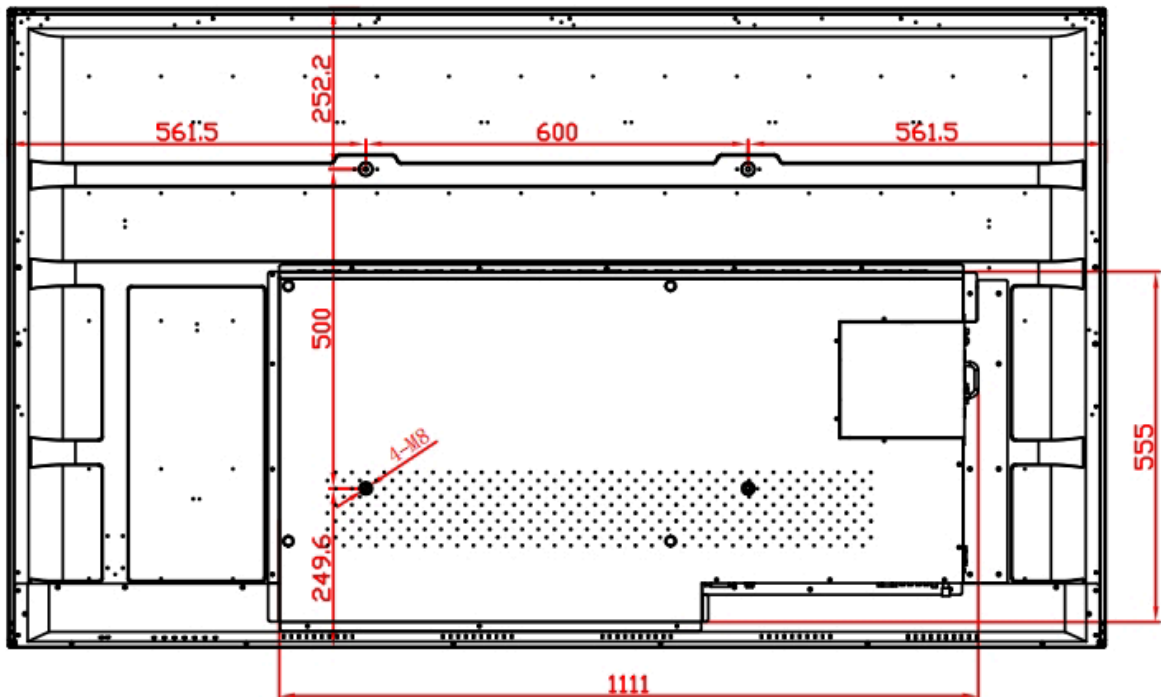

Dimensions 65"

Specifications 75"

Panel

Panel Type:	TFT - LCD
Model No.:	US-TH750 PLS
Size:	75"
Resolution:	3840 x 2160 (4K)
Brightness:	500 cd/m2
Contrast (Typ):	1200 : 1
Orientation:	Portrait & Landscape
Operating Hours:	24 / 7
Response time:	8 ms
Aspect ratio:	16 : 9
Display Area W x H:	1649,66 x 927,93

Dimensions 75"

Specifications 86"

Panel

Panel Type:	TFT - LCD
Model No.:	US-TH860 PLS
Size:	86"
Resolution:	3840 x 2160 (4K)
Brightness:	350 cd/m2
Contrast (Typ):	1200 : 1
Orientation:	Portrait & Landscape
Operating Hours:	24 / 7
Response time:	8 ms
Aspect ratio:	16 : 9
Display Area W x H:	1895,04 x 1065,96 mm

Dimensions 86"