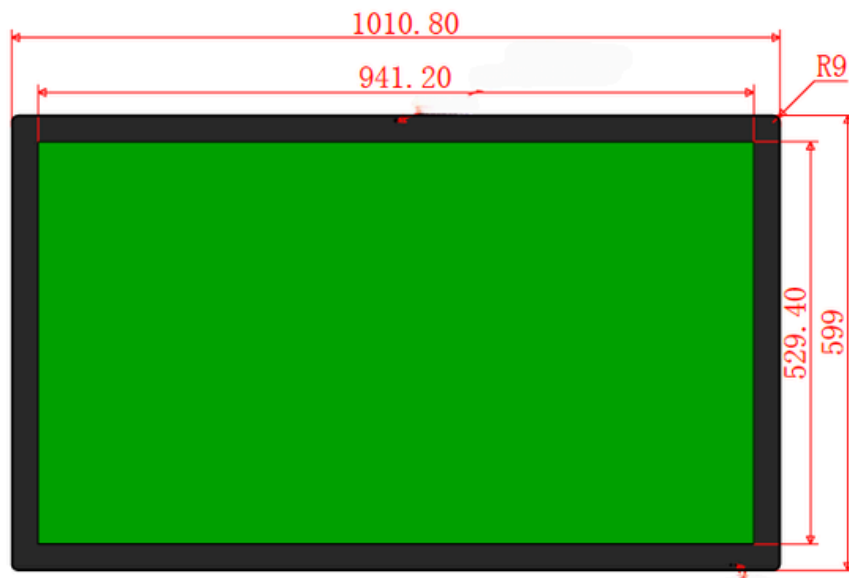

Dimensions 32"

Specifications 43"

Panel

Panel Type:	TFT - LCD
Model No.:	US-TH430 PBH
Size:	43"
Resolution:	1920 x 1080 (Full HD)
Brightness:	350 cd/m2
Contrast (Typ):	1200 : 1
Orientation:	Portrait & Landscape
Operating Hours:	24 / 7
Response time:	8 ms
Aspect ratio:	16 : 9
Display Area W x H:	941,18 x 529,41 mm

Dimensions 43"

Specifications 49"

Panel

Panel Type:	TFT - LCD
Model No.:	US-TH490 PBH
Size:	49"
Resolution:	1920 x 1080 (Full HD)
Brightness:	350 cd/m2
Contrast (Typ):	1200 : 1
Orientation:	Portrait & Landscape
Operating Hours:	24 / 7
Response time:	8 ms
Aspect ratio:	16 : 9
Display Area W x H:	1073,78 x 604 mm

Dimensions 49"

Specifications 55"

Panel

Panel Type:	TFT - LCD
Model No.:	US-TH550 PBH
Size:	55"
Resolution:	3840 x 2160 (4K)
Brightness:	350 cd/m2
Contrast (Typ):	1200 : 1
Orientation:	Portrait & Landscape
Operating Hours:	24 / 7
Response time:	8 ms
Aspect ratio:	16 : 9
Display Area W x H:	1209,6 x 680,4 mm

Dimensions 65"

Specifications 75"

Panel

Panel Type:	TFT - LCD
Model No.:	US-TH750 PLS
Size:	75"
Resolution:	3840 x 2160 (4K)
Brightness:	500 cd/m2
Contrast (Typ):	1200 : 1
Orientation:	Portrait & Landscape
Operating Hours:	24 / 7
Response time:	8 ms
Aspect ratio:	16 : 9
Display Area W x H:	1649,66 x 927,93