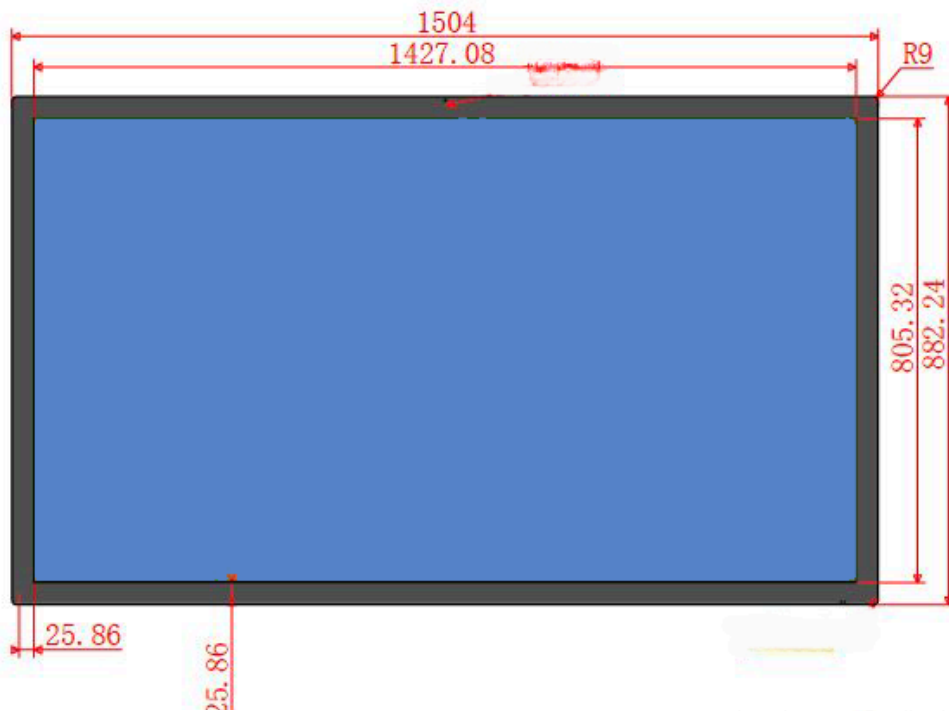

Dimensions 49"

Specifications 55"

Panel

Panel Type:	TFT - LCD
Model No.:	US-TH550 PBH
Size:	55"
Resolution:	3840 x 2160 (4K)
Brightness:	350 cd/m2
Contrast (Typ):	1200 : 1
Orientation:	Portrait & Landscape
Operating Hours:	24 / 7
Response time:	8 ms
Aspect ratio:	16 : 9
Display Area W x H:	1209,6 x 680,4 mm

Dimensions 55"

Specifications 65"

Panel

Panel Type:	TFT - LCD
Model No.:	US-TH650 PBH
Size:	65"
Resolution:	3840 x 2160 (4K)
Brightness:	350 cd/m2
Contrast (Typ):	1200 : 1
Orientation:	Portrait & Landscape
Operating Hours:	24 / 7
Response time:	8 ms
Aspect ratio:	16 : 9
Display Area W x H:	1428,48 x 803,52 mm

Dimensions 65"

Specifications 75"

Panel

Panel Type:	TFT - LCD
Model No.:	US-TH750 PLS
Size:	75"
Resolution:	3840 x 2160 (4K)
Brightness:	500 cd/m2
Contrast (Typ):	1200 : 1
Orientation:	Portrait & Landscape
Operating Hours:	24 / 7
Response time:	8 ms
Aspect ratio:	16 : 9
Display Area W x H:	1649,66 x 927,93

Dimensions 75"

Specifications 86"

Panel

Panel Type:	TFT - LCD
Model No.:	US-TH860 PLS
Size:	86"
Resolution:	3840 x 2160 (4K)
Brightness:	350 cd/m2
Contrast (Typ):	1200 : 1
Orientation:	Portrait & Landscape
Operating Hours:	24 / 7
Response time:	8 ms
Aspect ratio:	16 : 9
Display Area W x H:	1895,04 x 1065,96 mm