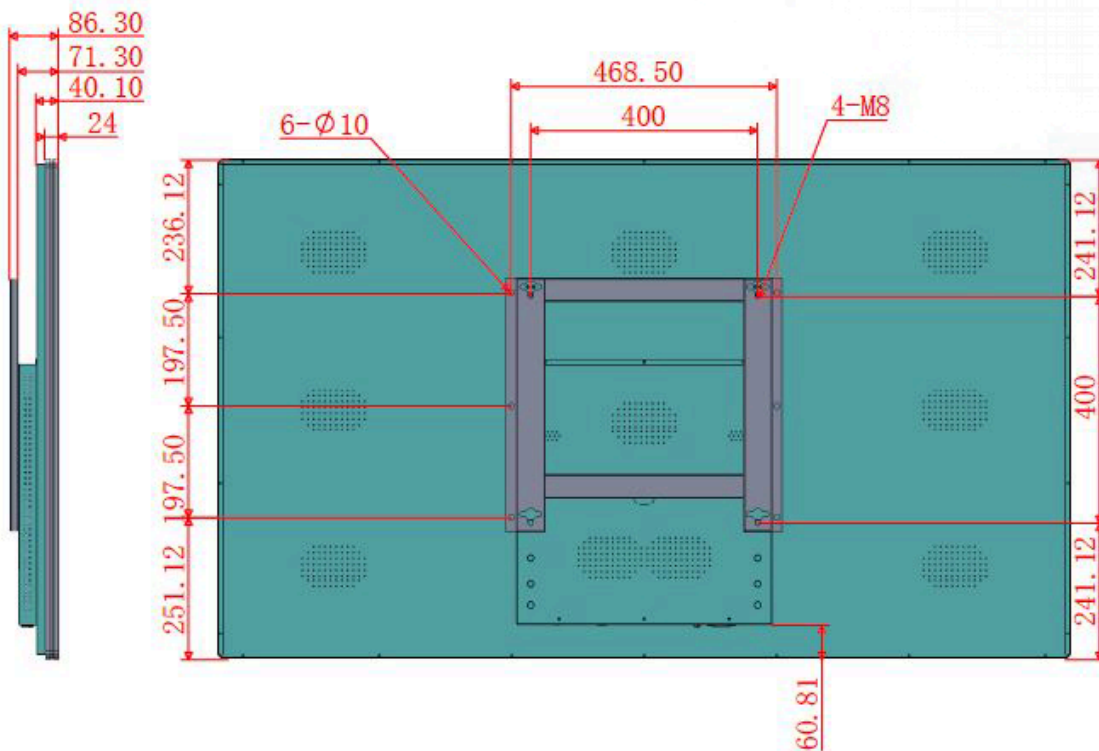

Dimensions 65"

Specifications 75"

Panel

Panel Type:	TFT - LCD
Model No.:	US-TH750 PLS
Size:	75"
Resolution:	3840 x 2160 (4K)
Brightness:	500 cd/m2
Contrast (Typ):	1200 : 1
Orientation:	Portrait & Landscape
Operating Hours:	24 / 7
Response time:	8 ms
Aspect ratio:	16 : 9
Display Area W x H:	1649,66 x 927,93

Dimensions 75"

Specifications 86"

Panel

Panel Type:	TFT - LCD
Model No.:	US-TH860 PLS
Size:	86"
Resolution:	3840 x 2160 (4K)
Brightness:	350 cd/m2
Contrast (Typ):	1200 : 1
Orientation:	Portrait & Landscape
Operating Hours:	24 / 7
Response time:	8 ms
Aspect ratio:	16 : 9
Display Area W x H:	1895,04 x 1065,96 mm

Dimensions 86"