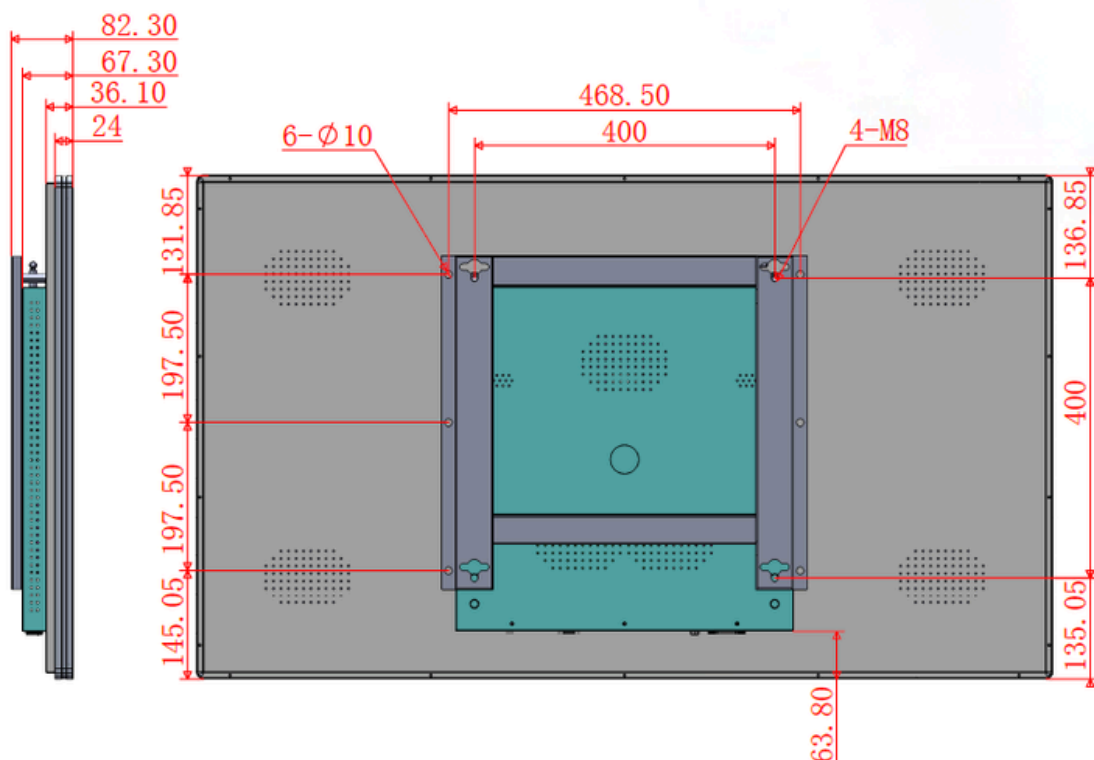

Dimensions 43"

Specifications 49"

Panel

Panel Type:	TFT - LCD
Model No.:	US-TH490 PBH
Size:	49"
Resolution:	1920 x 1080 (Full HD)
Brightness:	350 cd/m2
Contrast (Typ):	1200 : 1
Orientation:	Portrait & Landscape
Operating Hours:	24 / 7
Response time:	8 ms
Aspect ratio:	16 : 9
Display Area W x H:	1073,78 x 604 mm

Connectivity

WLAN	2,4 / 5 GHZ
HDMI in	1 x
USB	1 x
RJ45	1 x

Physical

Bezel Color:	Black & Silver Frame, Metal case SPCC
Installation:	Wall mounted

Certification

Standard Certification:	CE, FCC, ROHS
Quality Standard	ISO9001, CCC

Dimensions 49"

Specifications 55"

Panel

Panel Type:	TFT - LCD
Model No.:	US-TH550 PBH
Size:	55"
Resolution:	3840 x 2160 (4K)
Brightness:	350 cd/m2
Contrast (Typ):	1200 : 1
Orientation:	Portrait & Landscape
Operating Hours:	24 / 7
Response time:	8 ms
Aspect ratio:	16 : 9
Display Area W x H:	1209,6 x 680,4 mm

Dimensions 65"

Specifications 75"

Panel

Panel Type:	TFT - LCD
Model No.:	US-TH750 PLS
Size:	75"
Resolution:	3840 x 2160 (4K)
Brightness:	500 cd/m2
Contrast (Typ):	1200 : 1
Orientation:	Portrait & Landscape
Operating Hours:	24 / 7
Response time:	8 ms
Aspect ratio:	16 : 9
Display Area W x H:	1649,66 x 927,93