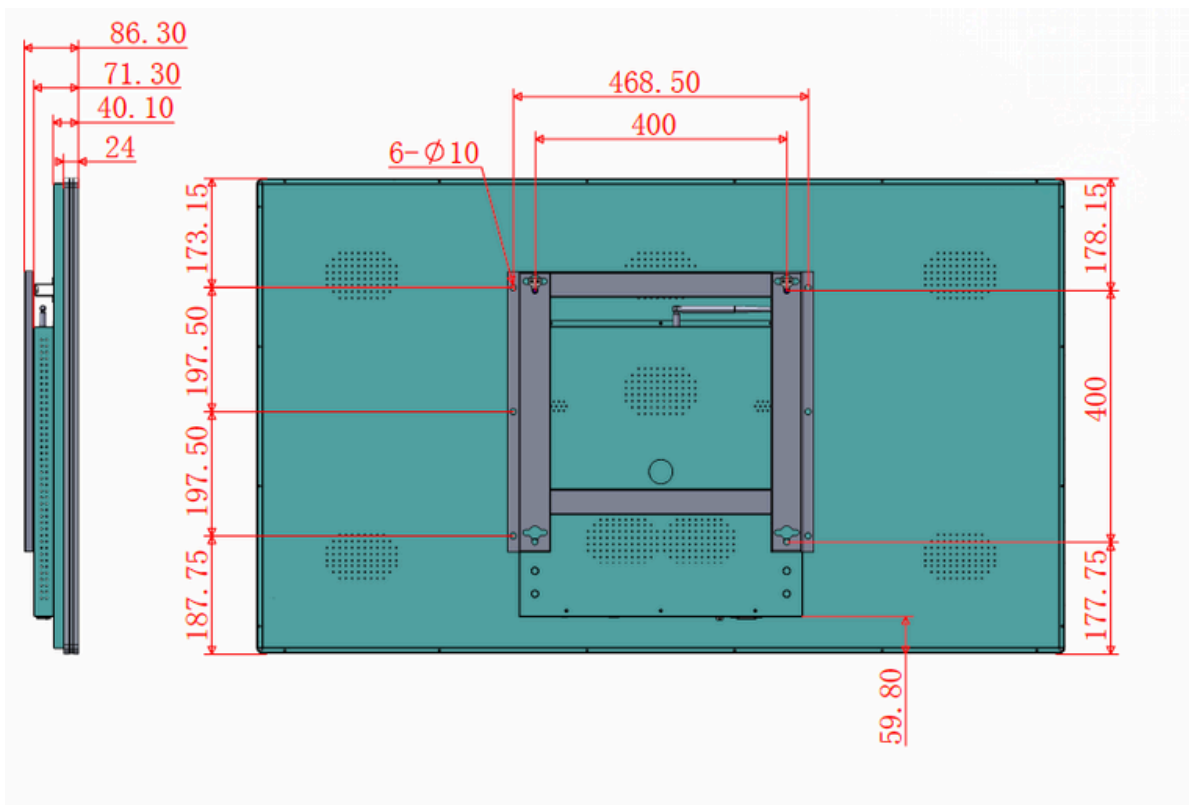

Dimensions 49"

Specifications 55"

Panel

Panel Type:	TFT - LCD
Model No.:	US-TH550 PBH
Size:	55"
Resolution:	3840 x 2160 (4K)
Brightness:	350 cd/m2
Contrast (Typ):	1200 : 1
Orientation:	Portrait & Landscape
Operating Hours:	24 / 7
Response time:	8 ms
Aspect ratio:	16 : 9
Display Area W x H:	1209,6 x 680,4 mm

Connectivity

WLAN	2,4 / 5 GHZ
HDMI in	1 x
USB	1 x
RJ45	1 x

Physical

Bezel Color:	Black & Silver Frame, Metal case SPCC
Installation:	Wall mounted

Certification

Standard Certification:	CE, FCC, ROHS
Quality Standard	ISO9001, CCC

Dimensions 55"

Specifications 65"

Panel

Panel Type:	TFT - LCD
Model No.:	US-TH650 PBH
Size:	65"
Resolution:	3840 x 2160 (4K)
Brightness:	350 cd/m2
Contrast (Typ):	1200 : 1
Orientation:	Portrait & Landscape
Operating Hours:	24 / 7
Response time:	8 ms
Aspect ratio:	16 : 9
Display Area W x H:	1428,48 x 803,52 mm

Dimensions 65"

Specifications 75"

Panel

Panel Type:	TFT - LCD
Model No.:	US-TH750 PLS
Size:	75"
Resolution:	3840 x 2160 (4K)
Brightness:	500 cd/m2
Contrast (Typ):	1200 : 1
Orientation:	Portrait & Landscape
Operating Hours:	24 / 7
Response time:	8 ms
Aspect ratio:	16 : 9
Display Area W x H:	1649,66 x 927,93