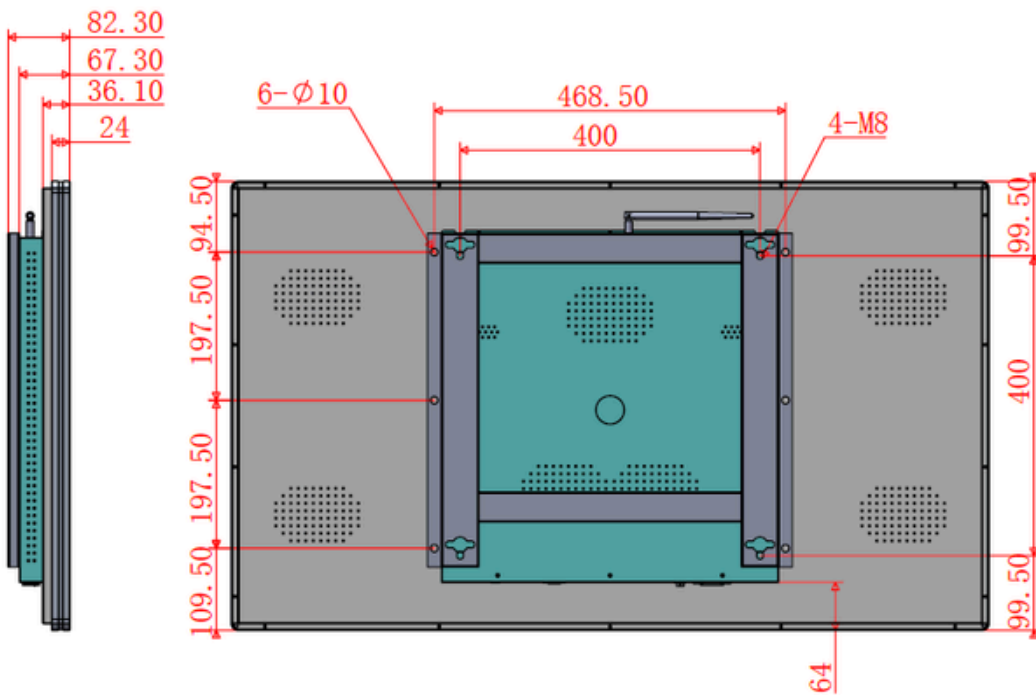

Dimensions 32"

Specifications 43"

Panel

Panel Type:	TFT - LCD
Model No.:	US-TH430 PBH
Size:	43"
Resolution:	1920 x 1080 (Full HD)
Brightness:	350 cd/m2
Contrast (Typ):	1200 : 1
Orientation:	Portrait & Landscape
Operating Hours:	24 / 7
Response time:	8 ms
Aspect ratio:	16 : 9
Display Area W x H:	941,18 x 529,41 mm

Connectivity

WLAN	2,4 / 5 GHZ
HDMI in	1 x
USB	1 x
RJ45	1 x

Physical

Bezel Color:	Black & Silver Frame, Metal case SPCC
Installation:	Wall mounted

Certification

Standard Certification:	CE, FCC, ROHS
Quality Standard	ISO9001, CCC

Dimensions 43"

Specifications 49"

Panel

Panel Type:	TFT - LCD
Model No.:	US-TH490 PBH
Size:	49"
Resolution:	1920 x 1080 (Full HD)
Brightness:	350 cd/m2
Contrast (Typ):	1200 : 1
Orientation:	Portrait & Landscape
Operating Hours:	24 / 7
Response time:	8 ms
Aspect ratio:	16 : 9
Display Area W x H:	1073,78 x 604 mm