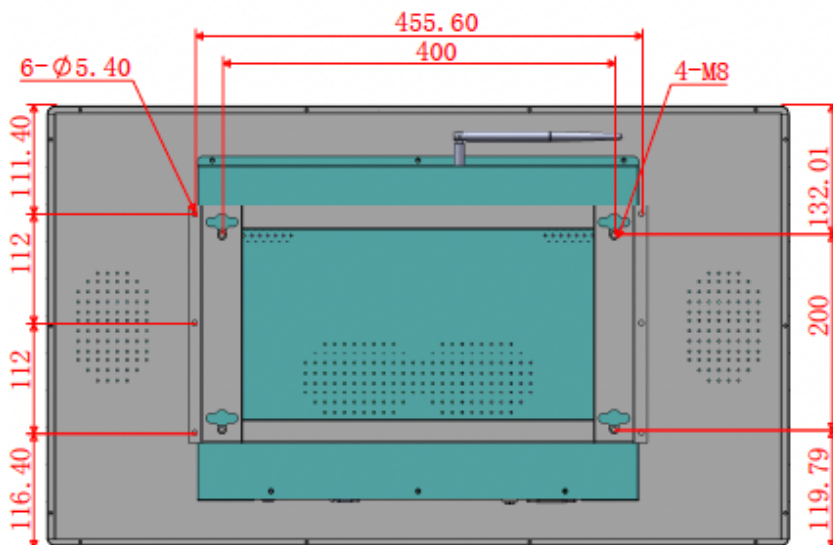

Connectivity

WLAN	2,4 / 5 GHZ
HDMI in	1 x
USB	2 x
RJ45	1 x

Physical

Bezel Color:	Black & Silver Frame, Metal case SPCC
Installation:	Wall mounted

Certification

Standard Certification:	CE, FCC, ROHS
Quality Standard	ISO9001, CCC

Dimensions 32"

Specifications 43"

Panel

Panel Type:	TFT - LCD
Model No.:	US-TH430 PBH
Size:	43"
Resolution:	1920 x 1080 (Full HD)
Brightness:	350 cd/m2
Contrast (Typ):	1200 : 1
Orientation:	Portrait & Landscape
Operating Hours:	24 / 7
Response time:	8 ms
Aspect ratio:	16 : 9
Display Area W x H:	941,18 x 529,41 mm

Dimensions 43"

Specifications 49"

Panel

Panel Type:	TFT - LCD
Model No.:	US-TH490 PBH
Size:	49"
Resolution:	1920 x 1080 (Full HD)
Brightness:	350 cd/m2
Contrast (Typ):	1200 : 1
Orientation:	Portrait & Landscape
Operating Hours:	24 / 7
Response time:	8 ms
Aspect ratio:	16 : 9
Display Area W x H:	1073,78 x 604 mm