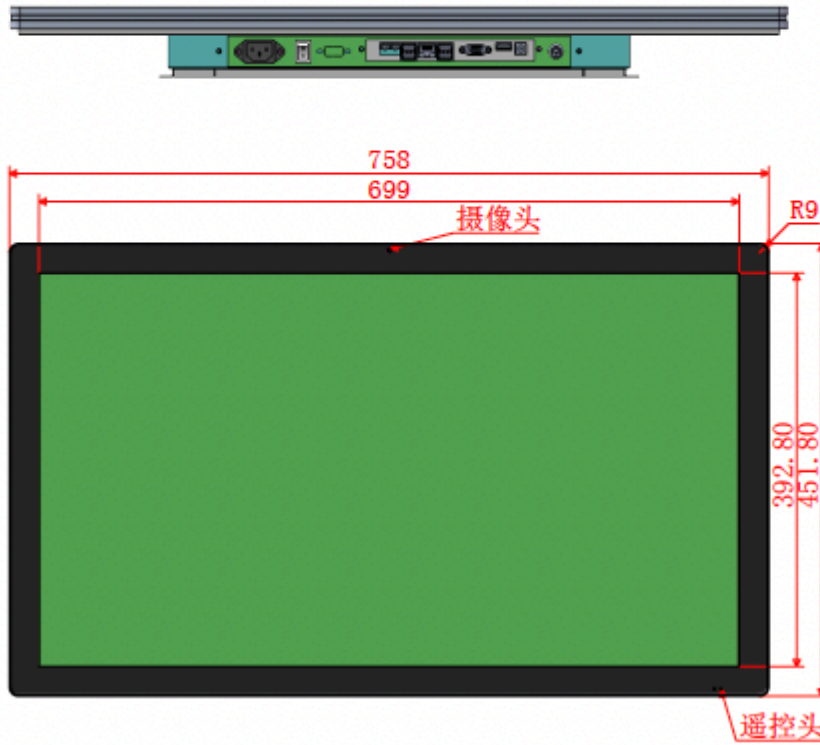

Connectivity

WLAN	2,4 / 5 GHZ
HDMI in	1 x
USB	2 x
RJ45	1 x

Physical

Bezel Color:	Black & Silver Frame, Metal case SPCC
Installation:	Wall mounted

Certification

Standard Certification:	CE, FCC, ROHS
Quality Standard	ISO9001, CCC

Dimensions 32"

Specifications 43"

Panel

Panel Type:	TFT - LCD
Model No.:	US-TH430 PBH
Size:	43"
Resolution:	1920 x 1080 (Full HD)
Brightness:	350 cd/m2
Contrast (Typ):	1200 : 1
Orientation:	Portrait & Landscape
Operating Hours:	24 / 7
Response time:	8 ms
Aspect ratio:	16 : 9
Display Area W x H:	941,18 x 529,41 mm

Dimensions 43"

Specifications 49"

Panel

Panel Type:	TFT - LCD
Model No.:	US-TH490 PBH
Size:	49"
Resolution:	1920 x 1080 (Full HD)
Brightness:	350 cd/m2
Contrast (Typ):	1200 : 1
Orientation:	Portrait & Landscape
Operating Hours:	24 / 7
Response time:	8 ms
Aspect ratio:	16 : 9
Display Area W x H:	1073,78 x 604 mm

Dimensions 65"

Specifications 75"

Panel

Panel Type:	TFT - LCD
Model No.:	US-TH750 PLS
Size:	75"
Resolution:	3840 x 2160 (4K)
Brightness:	500 cd/m2
Contrast (Typ):	1200 : 1
Orientation:	Portrait & Landscape
Operating Hours:	24 / 7
Response time:	8 ms
Aspect ratio:	16 : 9
Display Area W x H:	1649,66 x 927,93